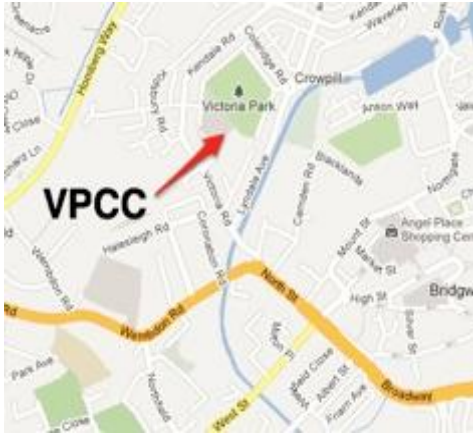

Victoria Park Community Centre

Victoria Park Community Centre
Victoria Park Drive, Bridgwater,
Somerset, TA6 7AS

How to Find us:-

Email:- info@vpcc.co.uk

Please see this link for directions to the community centre – copy and past into your search bar to get directions

<https://www.yell.com/biz/victoria-park-community-centre-bridgwater-7584607/#view=map>

Directions:

We are located in Victoria Park just outside the centre of Bridgwater ¼ mile off the A39, a 4-minute drive or 10 minute walk from the town centre and a 6 minute drive off the M5 – Junction 24

Directions from Junction 24 M5:-

Head off the motorway towards Bridgwater, at the roundabout take the 3rd exit onto Taunton Rd/A38 continue on the A38 until you reach the A38 / A39 junction.

As you approach this junction stay in the in the left-hand lane signposted for A39(W)

Turn left at the junction, stay in the inside lane until you have passed Morrison's on your left hand side and then continue straight on following signs for A39 Minehead, As the road becomes a single lane carriageway, at the roundabout, take the 2nd exit onto Victoria Road, stay left.(Driving behind the Malt Shovel Pub) Continue on Victoria Road. After Approx. 300 meters Sign posted Community Centre turn right into Victoria Park Drive. Victoria Park Community Centre is on your right.